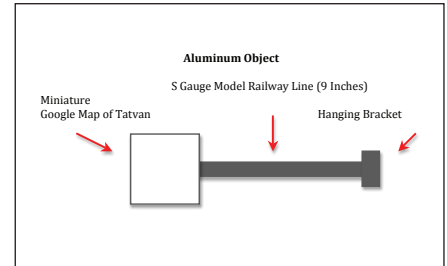

Stanley Brouwn /David Tomas, Phototex

11.

12"/30.5cm x 12"/30.5cm

David Tomas/Stanley Brouwn, Small aluminium object

11a.

4"/10.2cm x 4"/10.2cm + 9"/22.9cm x 2"/5.1cm

London Stereoscopic and Photographic Society, Phototex